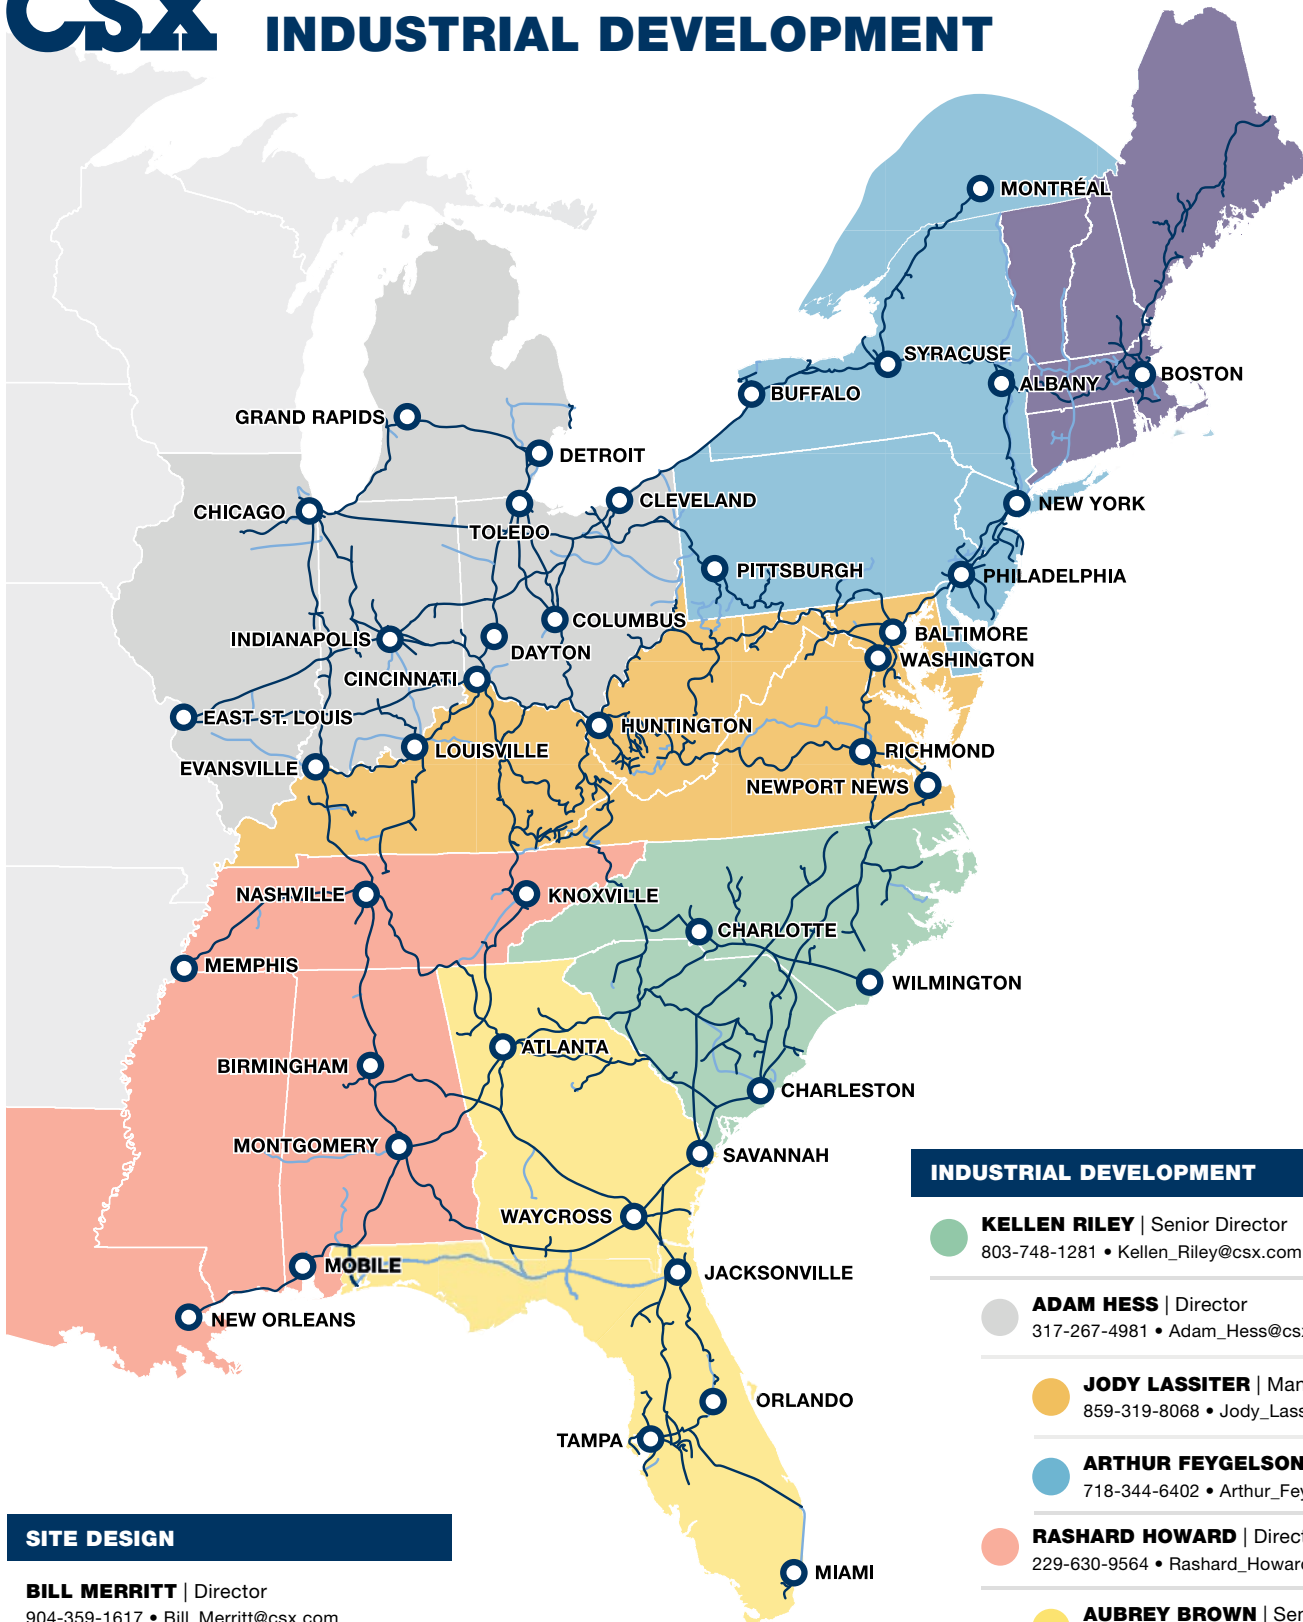

INDUSTRIAL DEVELOPMENT

SITE DESIGN

BILL MERRITT | Director
904-359-1617 • Bill_Merritt@csx.com

ROBB FRITZ | Senior Manager
419-733-3126 • Robb_Fritz@csx.com

MEGHAN HENNESSY | Manager
904-279-4498 • Meghan_Hennessy@csx.com

CHASE BROWNING | Manager
904-359-1536 • Chase_Browning@csx.com

- MAJOR TERMINAL
- CSX RAIL SERVICE
- CSX OPERATING AGREEMENT

INDUSTRIAL DEVELOPMENT

KELLEN RILEY | Senior Director
803-748-1281 • Kellen_Riley@csx.com

ADAM HESS | Director
317-267-4981 • Adam_Hess@csx.com

JODY LASSITER | Manager
859-319-8068 • Jody_Lassiter@csx.com

ARTHUR FEYGELSON | Manager
718-344-6402 • Arthur_Feygelson@csx.com

RASHARD HOWARD | Director
229-630-9564 • Rashard_Howard@csx.com

AUBREY BROWN | Senior Manager
904-334-8615 • Aubrey_Brown@csx.com

CHRIS GUZZI | Manager
508-782-8829 • Christopher_Guzzi@csx.com

INDUSTRIAL DEVELOPMENT & SITE DESIGN

SARAH BROWN | Analyst
904-279-3924 • Sarah_Brown@csx.com